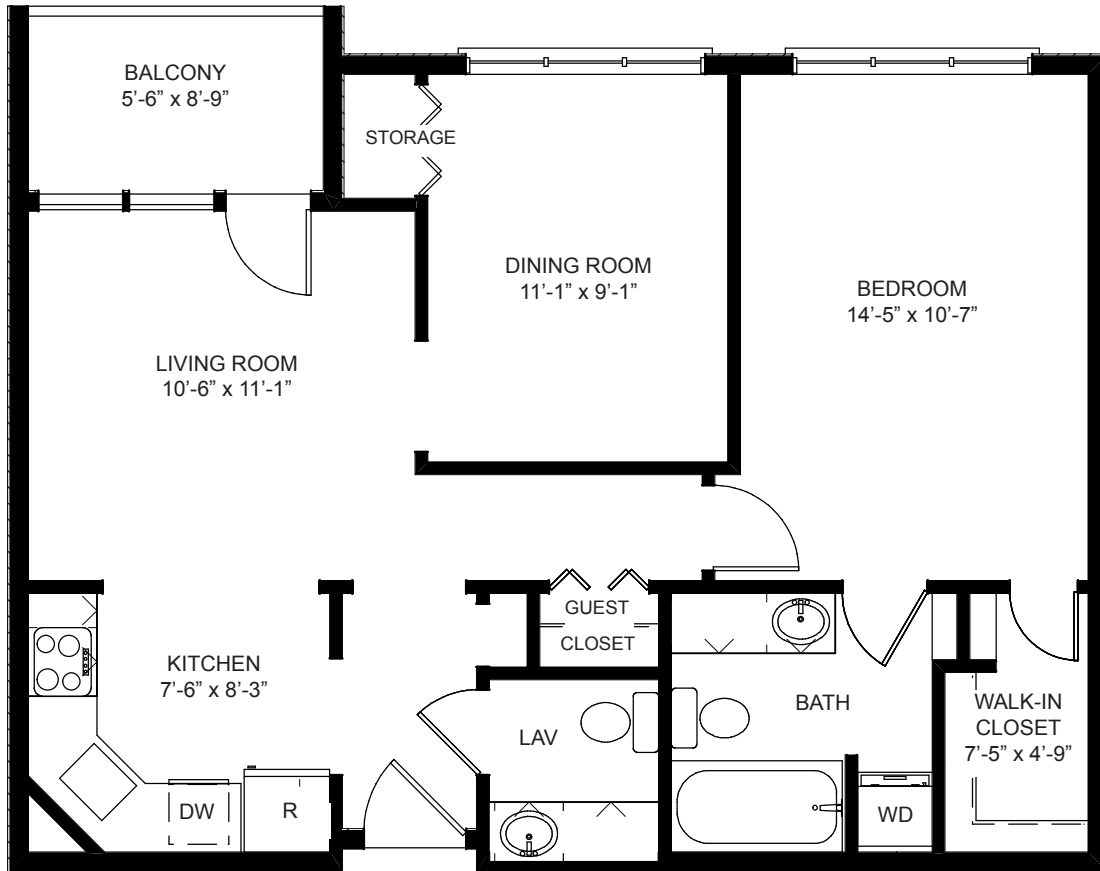

Floor Plans

Standish
736 Sq. Ft.

All dimensions are approximate