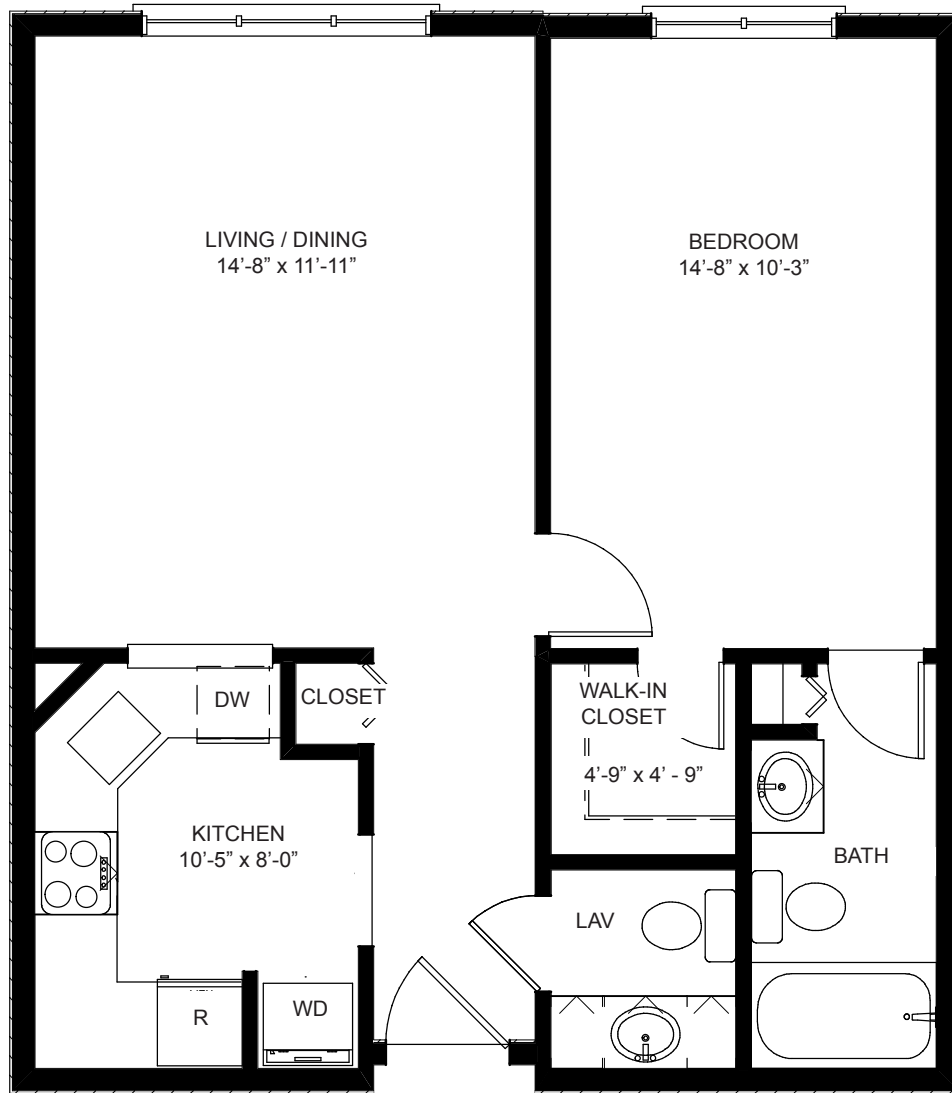

# Floor Plans

**Chilton**  
598 Sq. Ft.

*All dimensions are approximate*

# Floor Plans

**Standish**  
736 Sq. Ft.

*All dimensions are approximate*