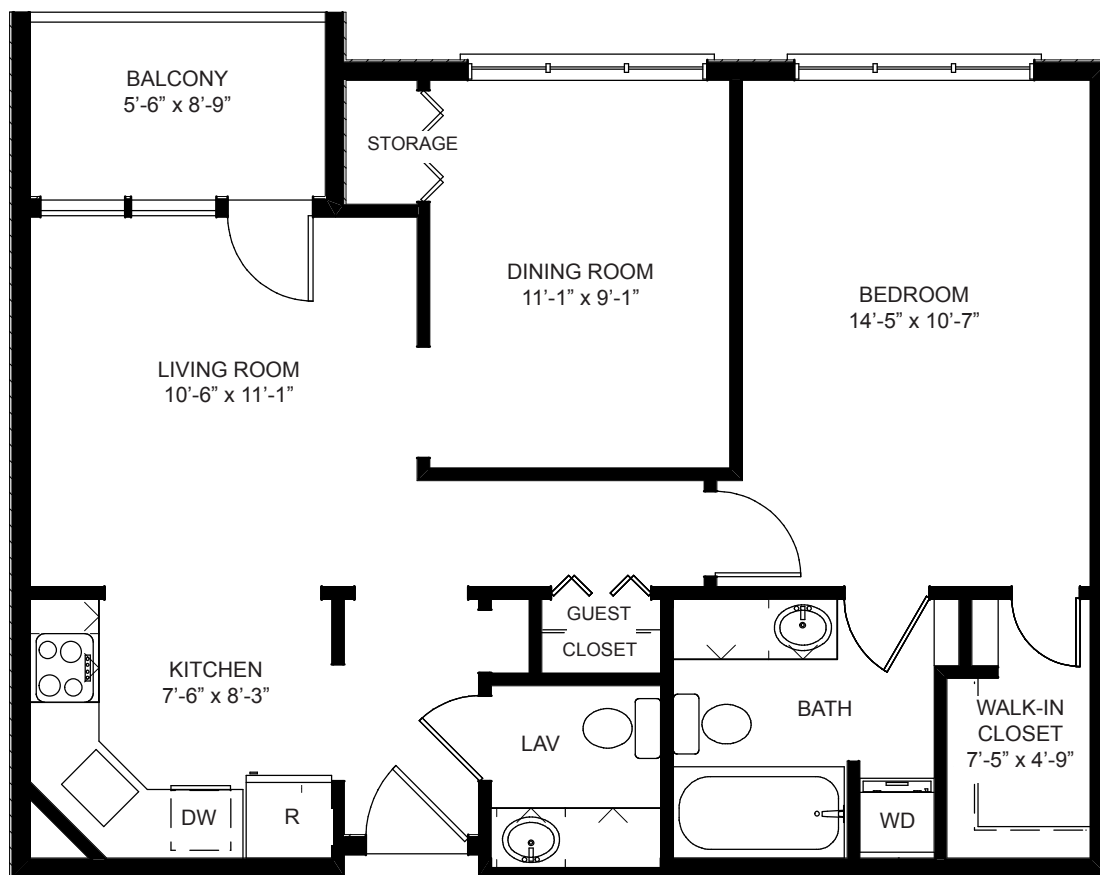

# Floor Plans

**Chilton**  
598 Sq. Ft.

*All dimensions are approximate*

# Floor Plans

**Standish**  
736 Sq. Ft.

*All dimensions are approximate*